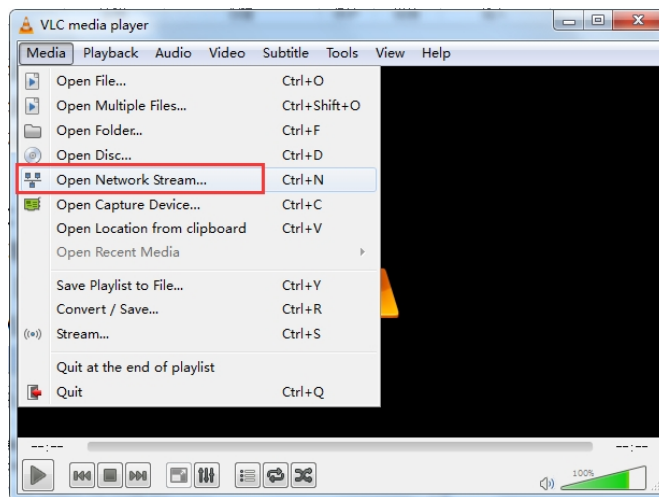

## Add camera via RTSP data

RTSP data as below

main stream: `rtsp://192.168.X.X:554/11`

vice stream: `rtsp://192.168.X.X:554/12`

1. Open VLC software - Select Open Network Stream

2. Input camera RTSP data(Main Stream)