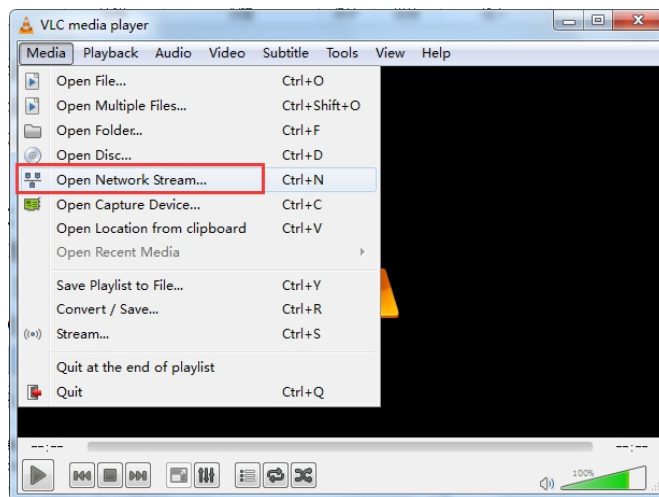

How to view WiFi camera on VLC Player

(For both Windows and Mac PC, please download the corresponding version)

Add camera via RTSP data

RTSP data as below

main stream: `rtsp://192.168.X.X:554/11`

vice stream: `rtsp://192.168.X.X:554/12`

1. Open VLC software - Select Open Network Stream

2. Input camera RTSP data(Main Stream)