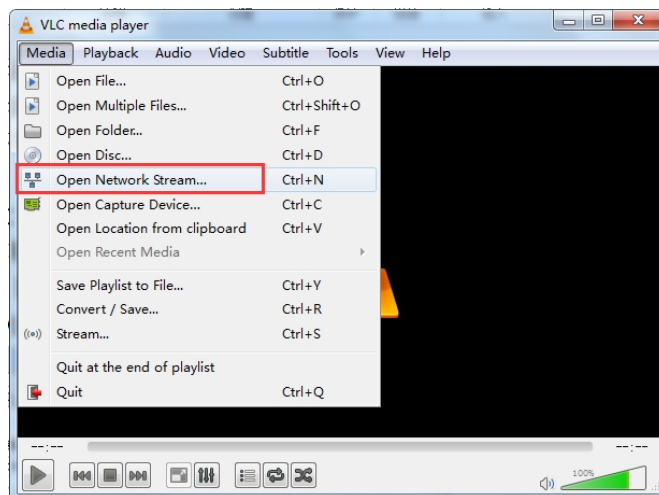

## Add camera via RTSP data

RTSP data as below

main stream: `rtsp://192.168.X.X:554/11`

vice stream: `rtsp://192.168.X.X:554/12`

1. Open VLC software - Select Open Network Stream

2. Input camera RTSP data(Main Stream)